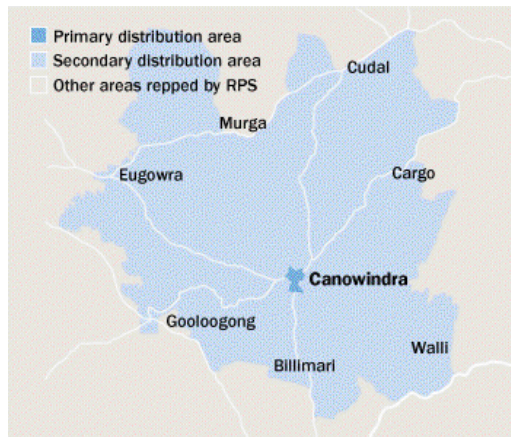

CANOWINDRA NEWS

Area: Bathurst and Central West, NSW
Published **Circulation** **Readership †**
 540 1876
Type: Paid **Frequency:** Weekly
Website: canowindra.yourguide.com.au
Audited Circulation: Pub Stat

The Paper

The Canowindra News is the only detailed source of local news for the people of Canowindra. A weekly publication of eight pages the newspaper is a vital link in keeping the people of this small but proud community informed. The Canowindra News has an extremely high penetration rate. If you need to reach the people of Canowindra you can be assured of spreading your message through the Canowindra News.

The Market

Historic Canowindra is a charming small town situated in country NSW, approximately 300km from Sydney and 220km north west of Canberra. Located just a short leisurely drive from the larger centres of Orange and Cowra, Canowindra is fast becoming known as the hot air balloon capital of Australia. The town's major event, the Marti's Balloon Fiesta, is held in April each year. The event is attracting up to 20,000 visitors. A discovery of fish fossils, some of the oldest in the world has put Canowindra on the map internationally in recent years. As a consequence a world class museum has been built in the town to house the fossils. A small community, Canowindra relies heavily on its agricultural industry. Its major products are wine, lucerne, irrigated from the Belubula River, sheep, fat lambs, cattle and wheat.