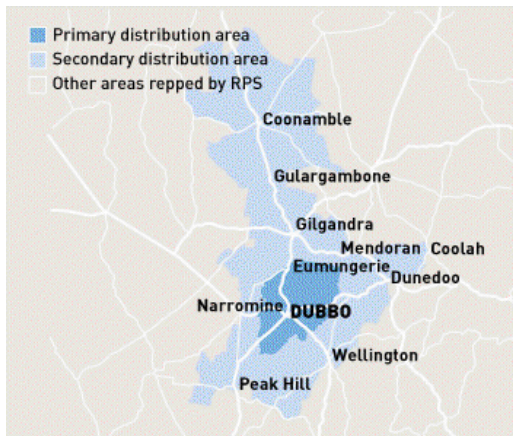

Mailbox SHOPPER

Area: Dubbo and North West, NSW
 Published Circulation Readership †
 16570 33689
 Type: Free Frequency: Weekly
 Audited Circulation: Pub Stat

† Estimated based on readers per copy

AREA STATISTICS

The Paper

Published weekly for Wednesday, the Mailbox Shopper is a lifeline for the people of Dubbo and the western area. A free source of community information, the Mailbox Shopper features a large classified section regarded as a bargain hunter's paradise. With home delivery in Dubbo and pick-up points in other western towns, the newspaper is fondly sought after each week.

The Market

Dubbo is considered the capital of the Orana Region. It hosts not only the commercial heart of the region, but also plays a major role in the grain, sheep and beef industries. Geographically, Dubbo is positioned as a major distribution centre for the eastern states of Australia and is located halfway between Brisbane and Melbourne, and Sydney and Adelaide. Dubbo has evolved as the hub of transport and services in inland Eastern Australia, with a catchment population of 120,000 encompassing one third of NSW. The rural economy plays a large part in the economic well being of Dubbo, although the city is no longer solely reliant upon the wheat harvest as a source of income. Dubbo is home to world class businesses and attractions such as Fletcher International Exports (Abattoir) and the Western Plains Zoo. The Dubbo Regional Livestock Markets are recognised as one of the leading stock-selling centres in Australia.