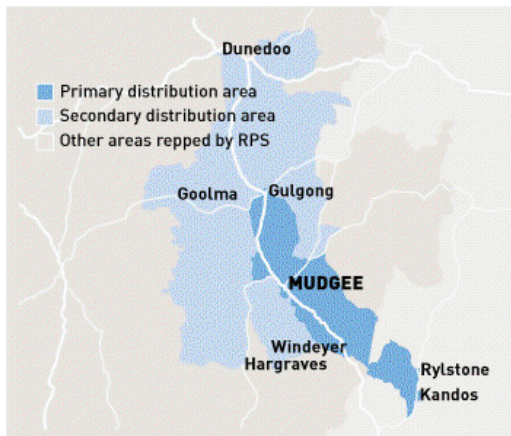

THE WEEKLY

Area: Dubbo and North West, NSW
 Published Circulation Readership †
 3087 7600
 Type: Paid Frequency: Weekly
 Audited Circulation: Pub Stat

† Estimated based on readers per copy

AREA STATISTICS

The Paper

The Weekly provides a full colour production of news stories, contributed stories and opinions from people throughout the region which encompasses Coolah, Dunedoo, Gulgong, Kandos, Rylstone, Mudgee and outlying districts. Publishing of The Weekly began in March 2004 and in no time it has become a popular read for thousands of people out their in the community interested in local news and views. The Weekly's motto has always been

The Market

The region is a 3.5 hour drive north west of Sydney and is renowned for its agriculturue, wine growing, home grown food products and tourist attractions. The Mudgee/Gulgong region is also popular for its diversity of artists, its culniary expertise which attracts vast numbers of people to the area, particularly during wine month (September) when the streets are overflowing with visitors. The famous fine and superfine wool in the Mudgee district is still a major industry. The Mudgee Small Farm Field Days attracts around 30,000 visitors every July. The MSFFD places great emphasis on the educational side of farming, providing a major draw card for both small hobby farmers and large scale farmers from throughout the country.