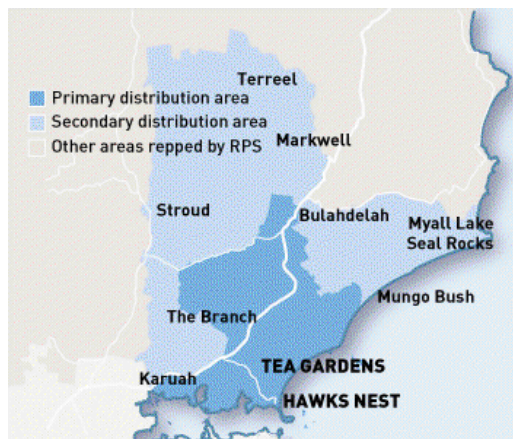

Myall Coast Nota

Area: Hunter, NSW
Published Circulation Readership †
 4180 8142
Type: Free **Frequency:** Weekly
Website: myallcoast.yourguide.com.au
Audited Circulation: Pub Stat

† Estimated based on readers per copy

The Paper

Myall Coast Nota is a weekly free publication with a circulation of 4,300 covering the magnificent Myall Coast area towns of Tea Gardens, Hawks Nest, Karuah and Bulahdelah. The paper stresses its community roots by accepting and encouraging contributions from its resident and holiday readers and covers all aspects of the area's vital issues, its social, community and sporting information. It is delivered to every home in each of the urban centres.

The Market

Myall Coast Nota covers a beautiful scenic and water wonderland on the northern side of Port Stephens, about half an hour along the Pacific Highway from Raymond Terrace and Newcastle. Its major centres are Karuah (on the Karuah River and Port Stephens), Tea Gardens/Hawks Nest (on the Myall River, the Port and the open ocean) and Bulahdelah (on the Myall River and the footsteps of timbered mountains). The area is young and virile, and many opportunities exist as it develops from former sleepy villages and timber towns. Fishing abounds on the vast Myall Lakes system, in Port Stephens and the ocean. Tourism is a rapid growth industry as visitors are attracted by the mild coastal weather, idyllic location on the waters of rivers, port and ocean, and the availability of land. It is the place of the future.