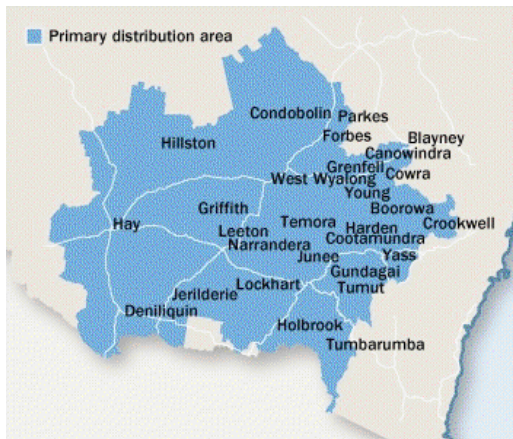

SOUTHERN WEEKLY

Area: Wagga and Murrumbidgee, NSW
Published Circulation Readership †
 43057 86359
Type: I **Frequency:** Weekly
Audited Circulation: Pub Stat

† Estimated based on readers per copy

The Paper

The Southern Weekly gives readers a weekly glimpse of the events and issues affecting our towns and rural areas. It's the most established publication of its type in the southern region with more than 49,000 copies distributed throughout the Central West, South West Slopes and Riverina area. The Southern Weekly is inserted into 25 local country newspapers and rural mail boxes from Parkes to Albury and Hay to Crookwell. The newspaper's office is conveniently located at Wagga Wagga providing a central base for clients and readers.

The Market

The Southern Weekly reflects the enormous diversity of one of the richest regions in New South Wales, bounded by the Lachlan and Murray Rivers. It incorporates the areas of the Murrumbidgee Irrigation Area, South West Slopes, Southern Tablelands, Central West, the Riverina and the vast western Riverina plains. The area produces a wide range of agricultural enterprises and is home to the state's richest broadacre belt (wheat, canola etc). The Southern Weekly circulates in a region renowned for its beef and prime lamb production and is home to many of Australia's leading Merino studs, from fine to strong wool. The area also encompasses other agricultural industries, including cotton, rice, orchards, vineyards, pigs and alternate farming. The Southern Weekly is proud of its commitment to rural and regional Australia through coverage of many of the states major agricultural shows and field days and up-to-date issues affecting the rural community.