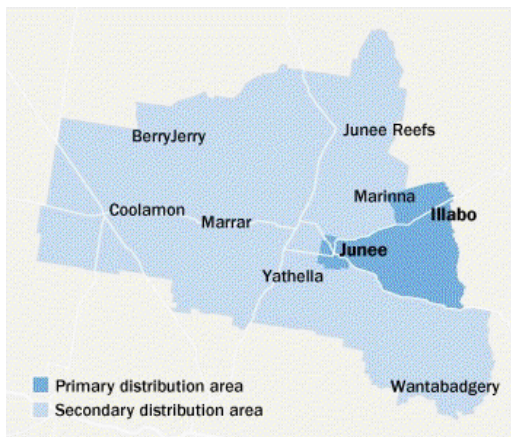

Southern Cross

Area: Wagga and Murrumbidgee, NSW
Published Circulation 836 **Readership †** 2398
Type: Paid **Frequency:** Weekly
Website: junee.yourguide.com.au
Audited Circulation: Pub Stat

† Estimated based on readers per copy

The Paper

The Riverina Media Group continues to print the Junee Southern Cross at our regional print centre in Wagga. The paper is published every Thursday and has an average weekly circulation of 1,100. The paper serves the township of Junee with a population of 5,600. Junee is perhaps most widely known for its part and current association with the railways and continues to be an important rail centre for the region. The paper's editorial content is predominantly made up of community and sporting news.

The Market

The Riverina region of New South Wales stretches some 500 kilometres east from the alpine peaks of Kosciuszko National Park across the sheep/wheat belt of the South Wet Slopes and the Riverine Plains (including the vast horticultural districts of the Murrumbidgee and Coleambally Irrigation Areas), to the semi-arid plains of Hay, the region boasts a broad and diverse industry base. The region's main industries are: agriculture and horticulture; manufacturing, food processing; defence - army and airforce; softwood forestry, logging, wood and paper processing; textiles; viticulture and winemaking (the region is Australia's largest producer of wine with about 50% of the region's wine production exported); tertiary education.