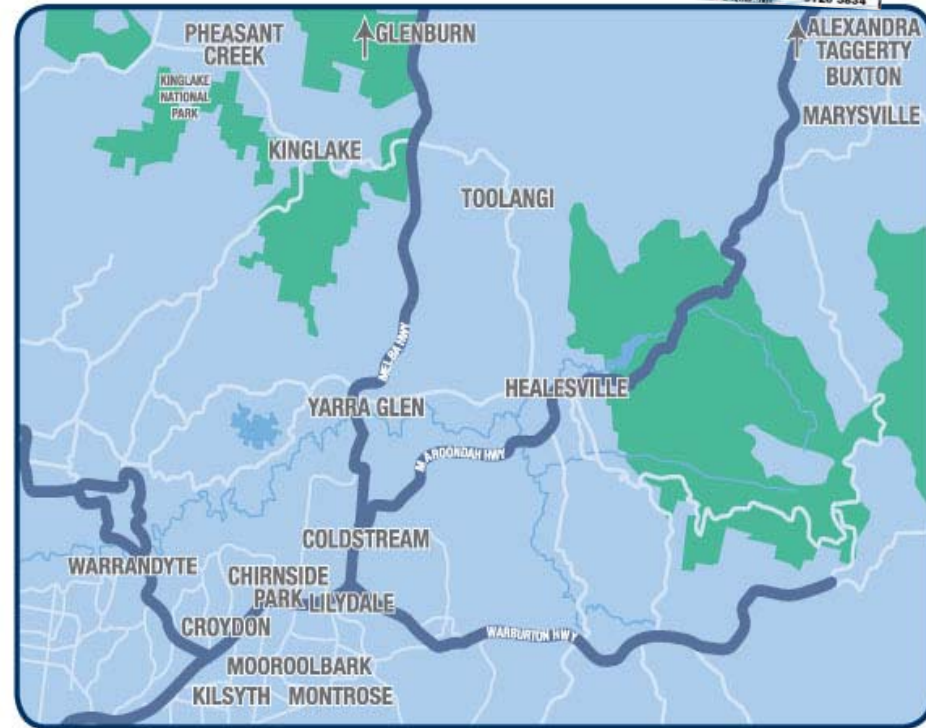

Suburbs & Postcodes

- Alexandra 3714
- Buxton 3711
- Chirnside Park 3116
- Coldstream 3770
- Croydon 3136
- Glenburn 3717
- Healesville 3777
- Kilsyth 3137
- Kinglake 3763
- Lilydale 3140
- Marysville 3779
- Montrose 3765
- Mooroolbark 3138
- Pheasant Creek 3757
- Taggerty 3714
- Toolangi 3777
- Warrandyte 3113
- Yarra Glen 3775