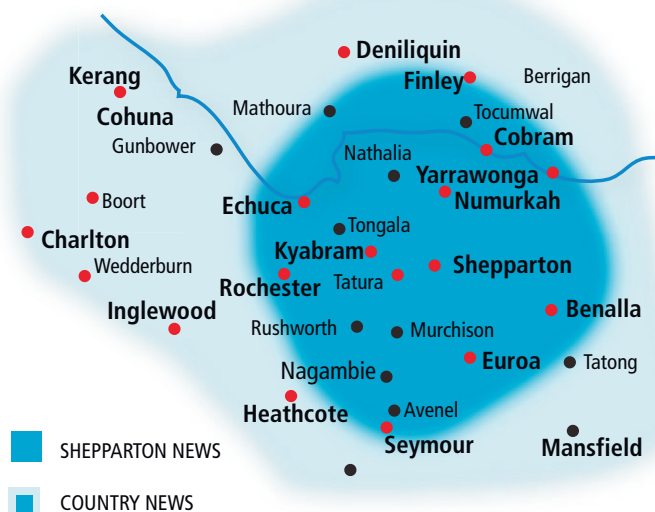

INSERT DELIVERY

NEWSPRINTERS
7940 Melbourne Rd Shepparton VIC 3630
Ph (03) 5831 2312

Country News

EFFECTIVE: JULY 1, 2011 - JUNE 30, 2012

	PUBLISHED WEEKLY		
	Display	Classified	Real Estate
Casual	\$15.00	\$15.68	\$15.00
\$6,150	\$12.30	\$12.85	\$12.30
\$11,250	\$11.25	\$11.75	\$11.25
\$28,875	\$10.35	\$10.80	\$10.35
\$47,250	\$9.40	\$9.87	\$9.40
\$68,625	\$9.15	\$9.55	\$9.15
\$88,500	\$8.85	\$9.25	\$8.85
\$210,000	\$8.40	\$8.77	\$8.40