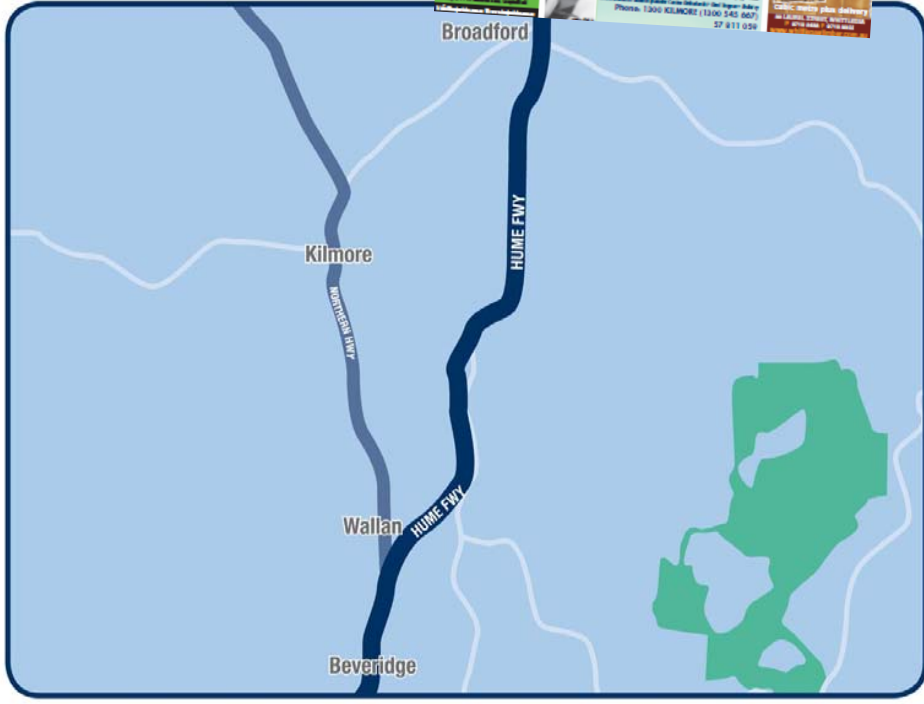

Our reader profile:

AGE
0 to 18 Years: 29%
18 to 24 Years: 9%
25 to 34 Years: 16%
35 to 49 Years: 24%
50 plus Years: 22%

TOP 3 HOUSEHOLD INCOME:
$57,000 pa
$81,000 pa
$30,000 pa

OCCUPATIONS
Managers: 7%
Professionals: 14%
Associate Professionals: 11%
Tradespeople: 14%
Advanced Clerical & Service: 3%
Intermediate Clerical & Service: 19%
Production & Transport: 11%
Clerical, Sales & Service: 9%
Labourers: 8%

Please Note: This information was compiled based on our understanding of our readers and information contained by the ABS for Star News Group from 2006 Census data. Star News Group expects you to rely on your own commercial judgement when using this information.

Advertising Specifications:

Column Sizes
(Display & Classifieds)
- 1 Column = 29mm (No 1 column EGN ads)
- 2 Columns = 62mm
- 3 Columns = 95mm
- 4 Columns = 129mm
- 5 Columns = 162mm
- 6 Columns = 195mm
- 7 Columns = 229mm (No 7 column EGN ads)
- 8 Columns = 262mm

Material can be submitted via:
- Quickcut
- Websend
- Emailed PDF

Suburbs & Postcodes

- Wallan 3756
- Kilmore 3764
- Broadford 3658
- Beveridge 3753
- Hidden Valley 3756
- Wandong 3758