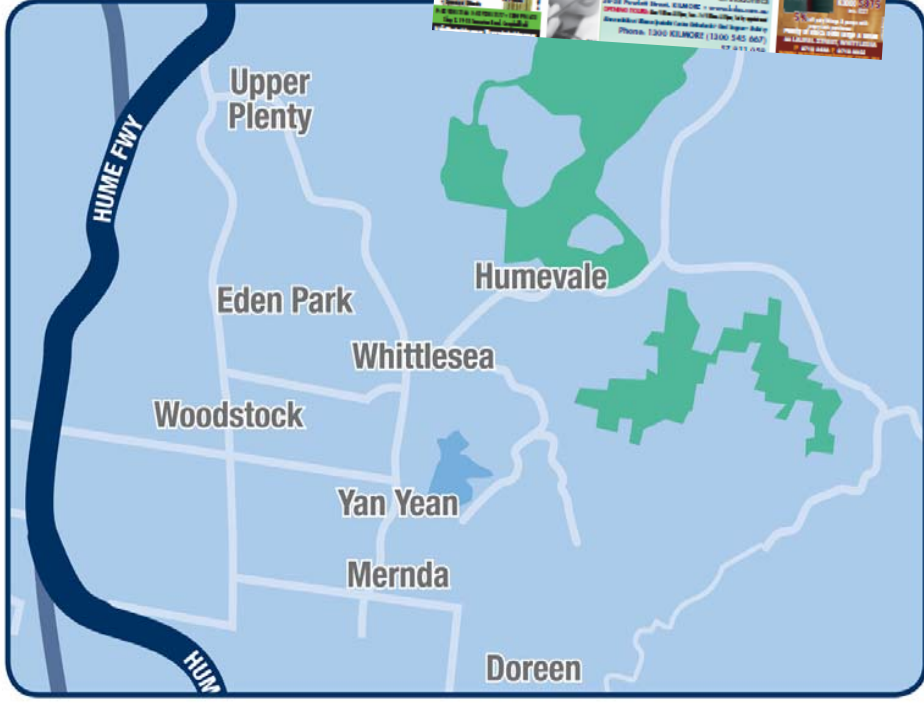

Our reader profile:

AGE
0 to 18 Years: 27%
18 to 24 Years: 10%
25 to 34 Years: 15%
35 to 49 Years: 23%
50 plus Years: 25%

TOP 3 HOUSEHOLD INCOME:
$57,000 pa
$30,000 pa
$81,000 pa

OCCUPATIONS
Managers: 6%
Professionals: 14%
Associate Professionals: 10%
Tradespeople: 14%
Advanced Clerical & Service: 3%
Intermediate Clerical & Service: 19%
Production & Transport: 12%
Clerical, Sales & Service: 11%
Labourers: 10%

Please Note: This information was compiled based on our understanding of our readers and information contained by the ABS for Star News Group from 2006 Census data. Star News Group expects you to rely on your own commercial judgement when using this information.

Advertising Specifications:

Column Sizes
(Display & Classifieds)
- 1 Column = 29mm (No 1 column EGN ads)
- 2 Columns = 62mm
- 3 Columns = 95mm
- 4 Columns = 129mm
- 5 Columns = 162mm
- 6 Columns = 195mm
- 7 Columns = 229mm (No 7 column EGN ads)
- 8 Columns = 262mm

Material can be submitted via:
- Quickcut
- Websend
- Emailed PDF

Suburbs & Postcodes

- Whittlesea 3757
- Mernda 3754
- Doreen 3754
- Upper Plenty 3756
- Woodstock 3751
- Humevale 3757
- Eden Park 3757
- Yan Yean 3755