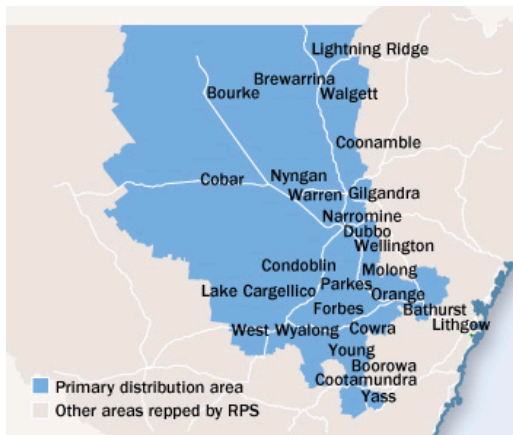

Western Magazine

Area: Dubbo and North West, NSW
Published **Circulation** **Readership**
 54000 104375
Type: I **Frequency:** Weekly

The Paper

Compiled each week using a rural focus, the Western Magazine services a large section of NSW with the issues affecting the rural sector. Social happenings have their place in the magazine, but more important is the news on changes in the rural area, and information on up to date treatments that farmers find essential. The classified advertising section is sought after for the Positions Vacant and Tenders. Being inserted into other paid papers between Tuesday and Friday, the Western Magazine is an essential part of the different publications which receive it.

The Market

The area covered by the Western Magazine includes: the dryland and irrigated broadacre farming and cotton belt of the Orana region and the rich Macquarie Valley; the mixed grazing/farming and horticultural belt of the Central West; the irrigated and dryland pasture/cropping/dairying area of the Lachlan Valley; the renowned fine wool centres of Yass, Mudgee and Bathurst; the multi-million dollar cherry producing region of Young; the famous Mudgee, Cowra and Orange wine growing areas and the hundreds of wool producing properties of the Far West. The Western Magazine offers advertisers effective local newspaper distribution. It is written and compiled by staff who actually live in and are part of the region. They know their market and report accurately and immediately. The Western Magazine has been providing a vital weekly service for 29 years and can guarantee your message will reach the region's rural decision makers.