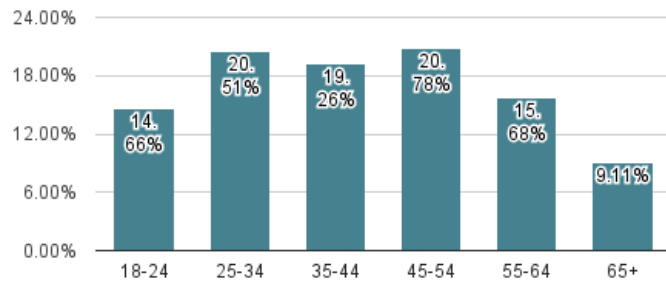

ENGAGEMENT

1.02

Average Visit Durations

2.08

Pages per visit

AGE

GENDER

Source: Google Analytic JANUARY 16