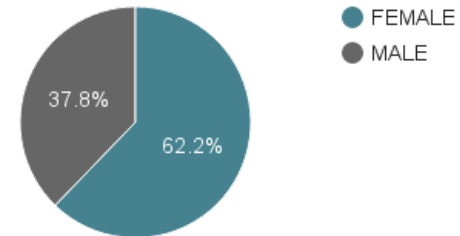

ENGAGEMENT

1.02

Average Visit Durations

2.08

Pages per visit

AGE

GENDER

Source: Google Analytic JANUARY 16