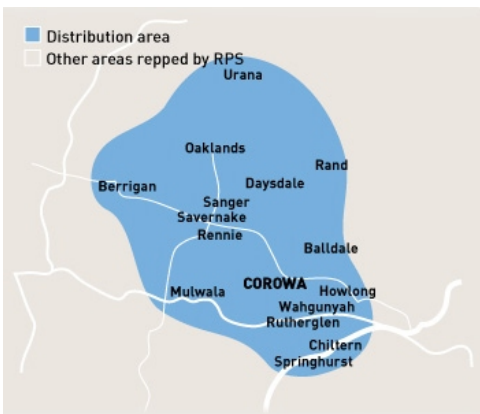

The Free Press

Area: Wagga and Murrumbidgee, NSW
Published **Circulation*** **Readership †**
 We 1488 6000
Type: Paid **Frequency:** Weekly
Audited Circulation: ABC December 2014

† Estimated based on readers per copy
 * Average per day

The Paper

The Corowa Free Press is published each Wednesday and enjoys strong community support. With a circulation of around 2,000, the Free Press is a common link between the communities which make up the market. It has an extremely high household penetration and readership in the area and ensures that all local events are covered both pictorially and editorially.

The Market

Corowa, the Birthplace of Federation, is located on the NSW side of the Murray River. Geographically Corowa enjoys strong industry with big manufacturing and agricultural companies such as Uncle Toby's and Rivalea calling it their home. The town is also situated alongside the famous Rutherglen Wine Region. Corowa is only a three hour drive from Melbourne. Agricultural production includes cereal crops, oilseeds, vegetables, pastures, citrus and fruits. Corowa also boasts a strong sheep grazing, pig and cattle industry.