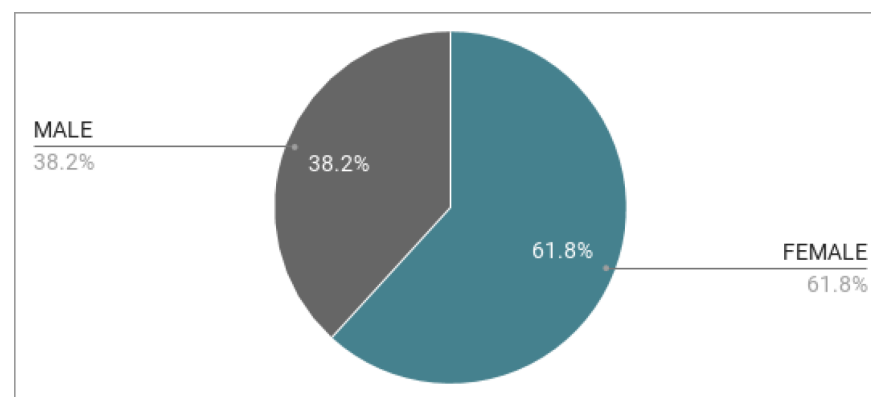

GENDER

Source: Google Analytics, JUNE 2017