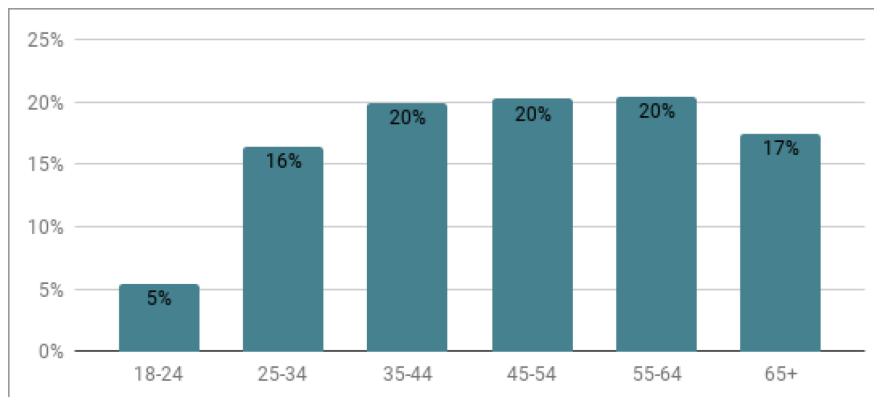

## ENGAGEMENT

1.45

Average Visit Durations

2.81

Pages per visit

## AGE

## GENDER

Source: Google Analytics, JUNE 2017