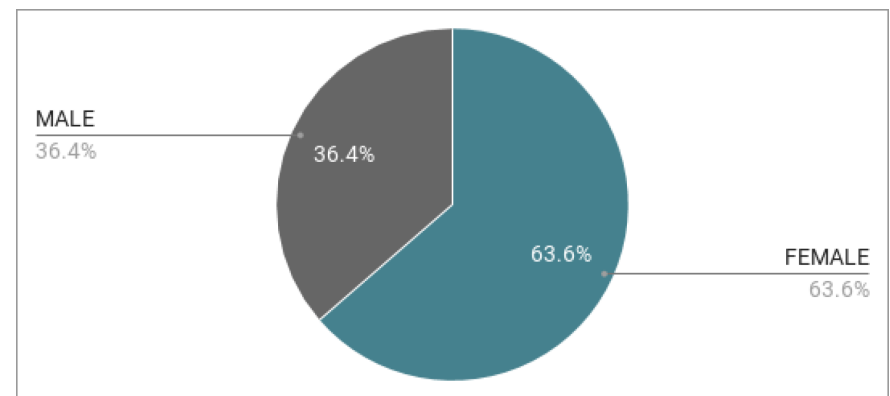

ENGAGEMENT

1.10

Average Visit Durations

2.74

Pages per visit

AGE

GENDER

Source: Google Analytics, JUNE 2017