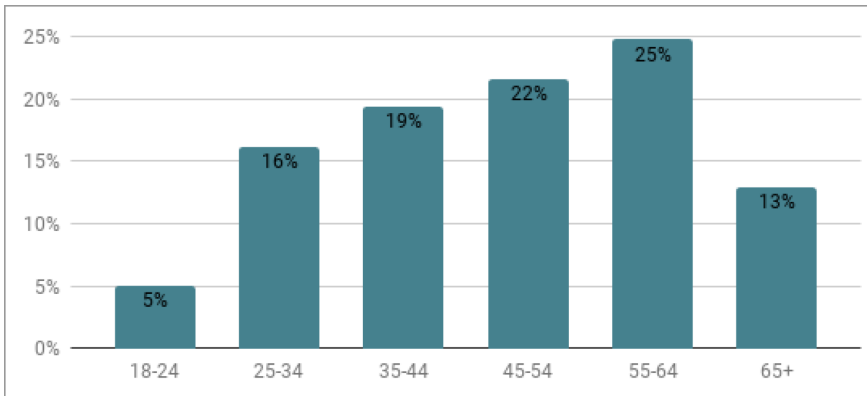

ENGAGEMENT

1.10

Average Visit Durations

2.74

Pages per visit

AGE

GENDER

Source: Google Analytics, JUNE 2017