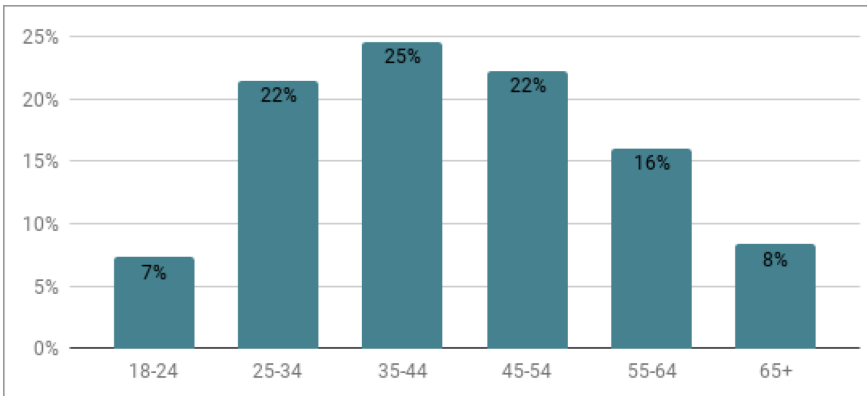

9%

ENGAGEMENT

0.81

Average Visit Durations

2.21

Pages per visit

AGE

GENDER

Source: Google Analytics, JUNE 2017