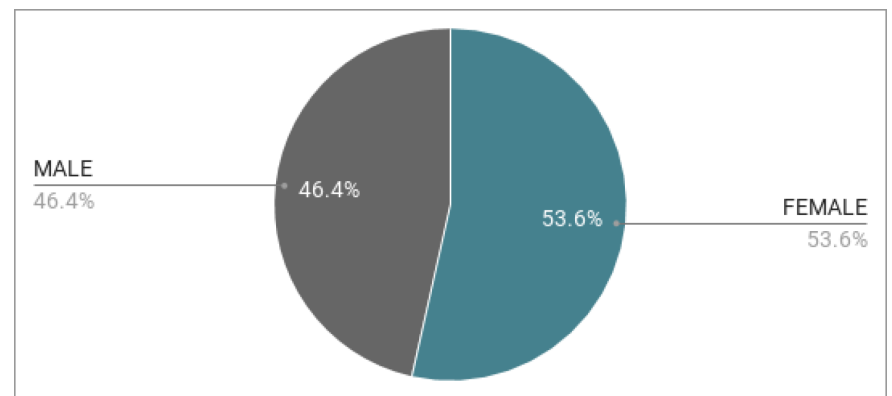

9%

ENGAGEMENT

0.81

Average Visit Durations

2.21

Pages per visit

AGE

GENDER