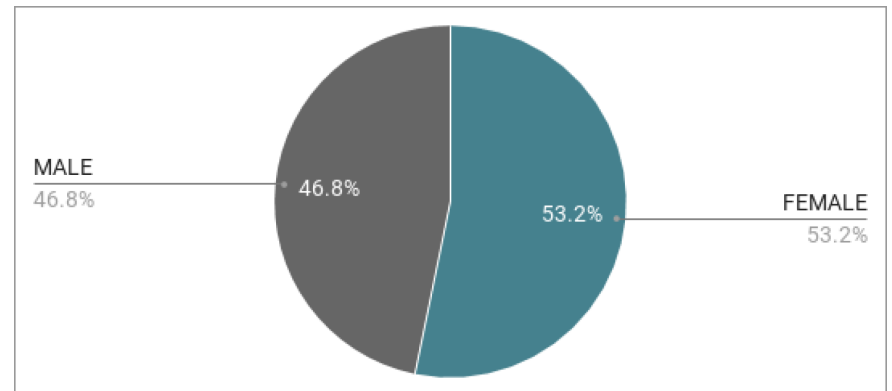

ENGAGEMENT

1.30

Average Visit Durations

2.96

Pages per visit

AGE

GENDER

Source: Google Analytics, JUNE 2017