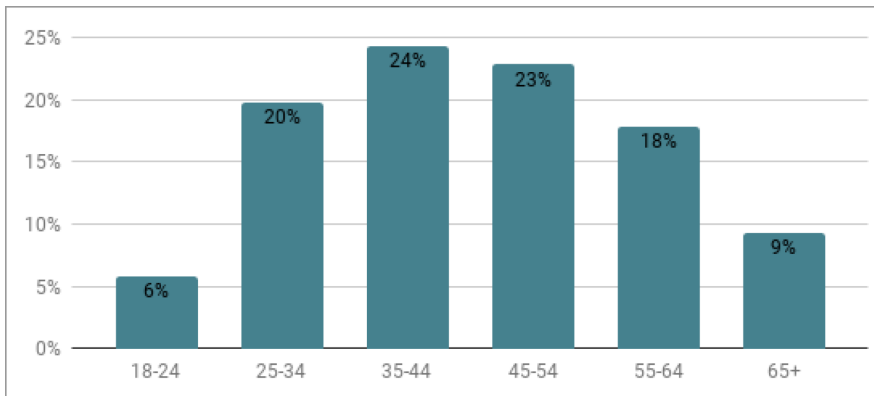

ENGAGEMENT

1.30

Average Visit Durations

2.96

Pages per visit

AGE

GENDER

Source: Google Analytics, JUNE 2017