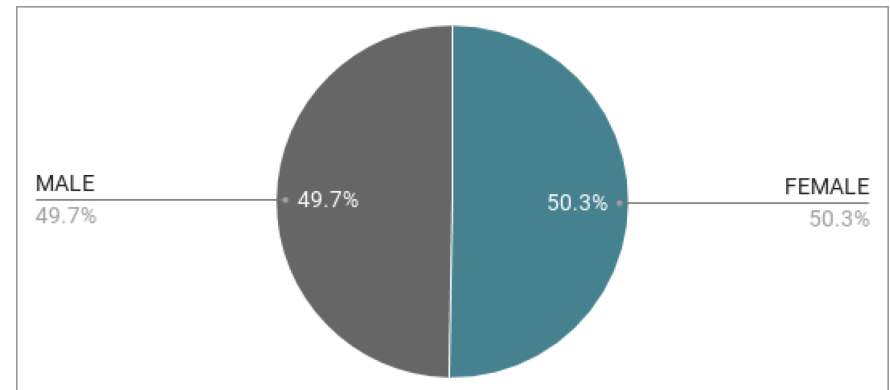

10%

ENGAGEMENT

1.22

Average Visit Durations

2.76

Pages per visit

AGE

GENDER