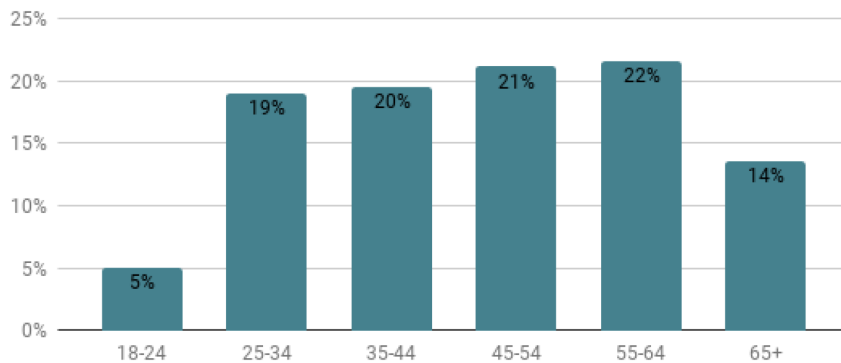

% NEW VISITS

60%

DEVICES

DESKTOP

48%

MOBILE

41%

TABLET

10%

ENGAGEMENT

1.22

Average Visit Durations

2.76

Pages per visit

AGE

GENDER