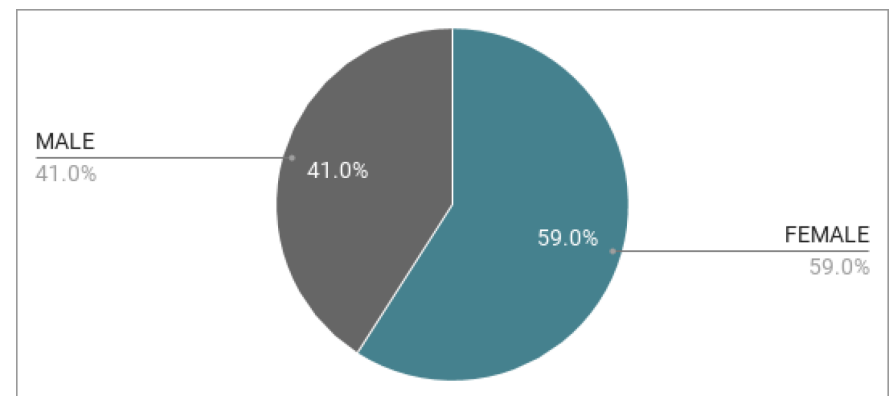

ENGAGEMENT

1.19

Average Visit Durations

3.45

Pages per visit

AGE

GENDER

Source: Google Analytics, JUNE 2017