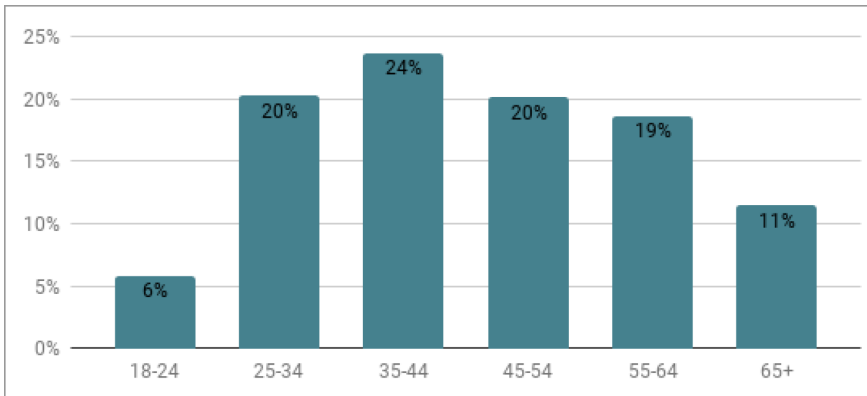

ENGAGEMENT

1.19

Average Visit Durations

3.45

Pages per visit

AGE

GENDER

Source: Google Analytics, JUNE 2017