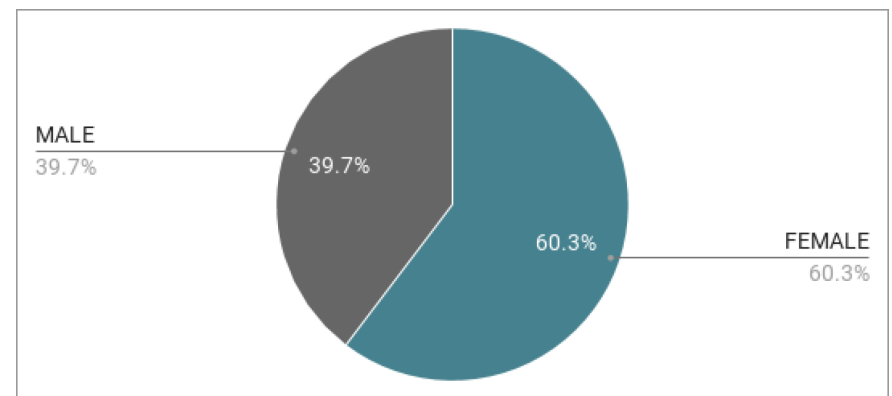

13%

ENGAGEMENT

1.39

Average Visit Durations

2.09

Pages per visit

AGE

GENDER