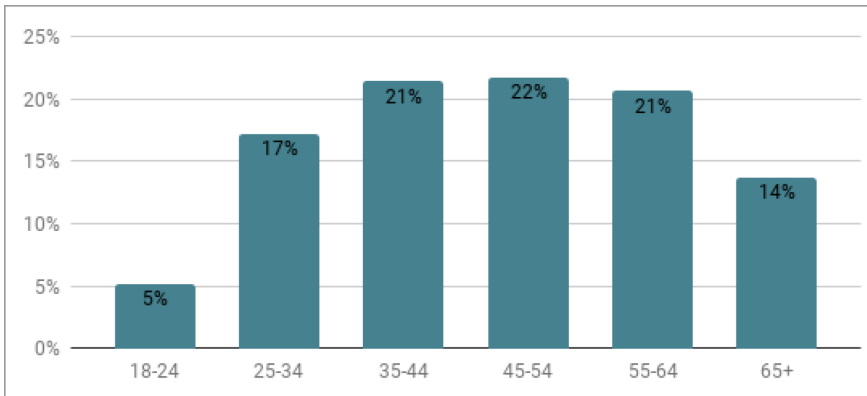

13%

ENGAGEMENT

1.39

Average Visit Durations

2.09

Pages per visit

AGE

GENDER

Source: Google Analytics, JUNE 2017