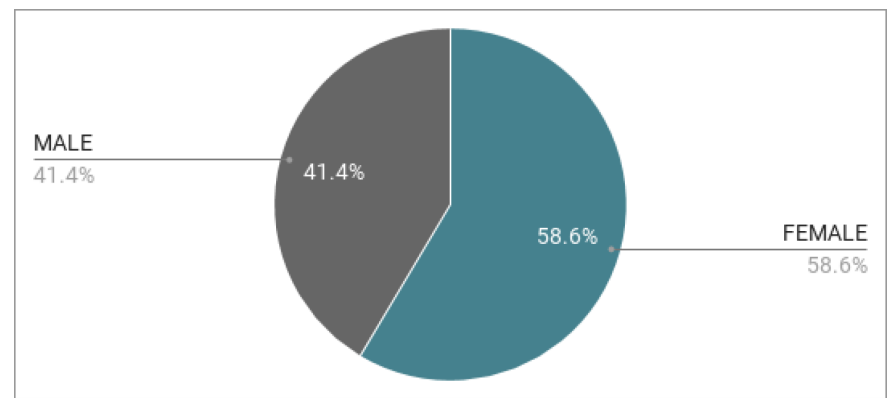

ENGAGEMENT

0.99

Average Visit Durations

1.64

Pages per visit

AGE

GENDER

Source: Google Analytics, JUNE 2017