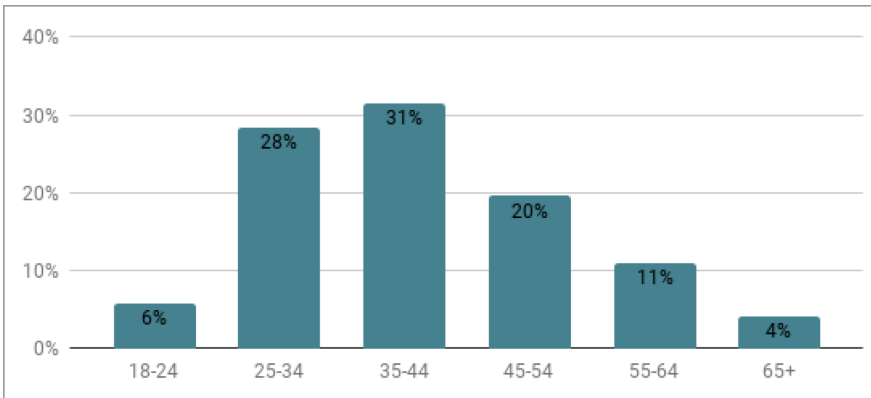

ENGAGEMENT

0.99

Average Visit Durations

1.64

Pages per visit

AGE

GENDER

Source: Google Analytics, JUNE 2017