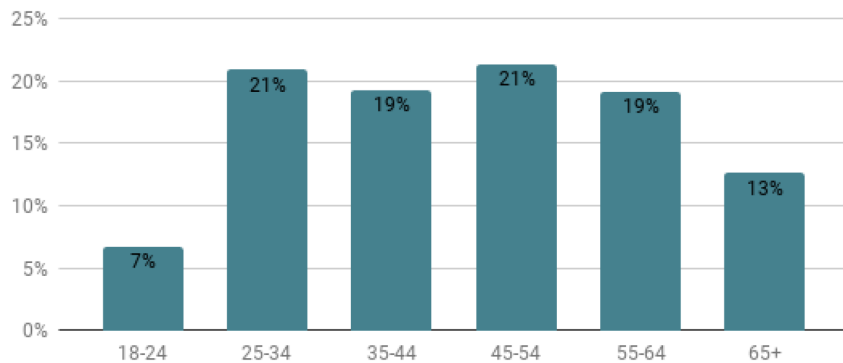

### TABLET

13%

## ENGAGEMENT

1.74

Average Visit Durations

2.31

Pages per visit

## AGE

## GENDER

Source: Google Analytics, JUNE 2017