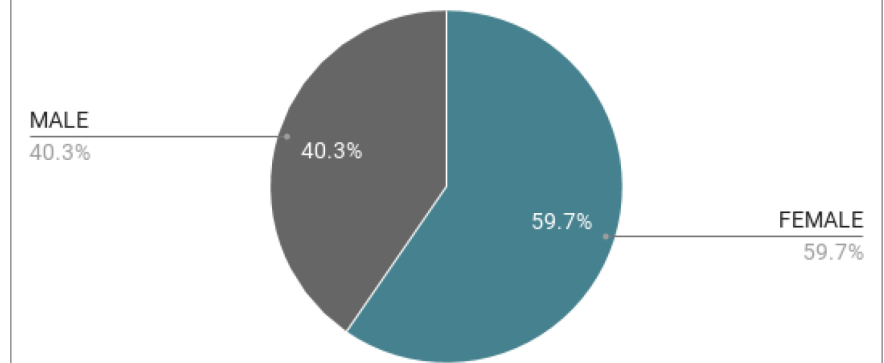

GENDER

Source: Google Analytics, JUNE 2017