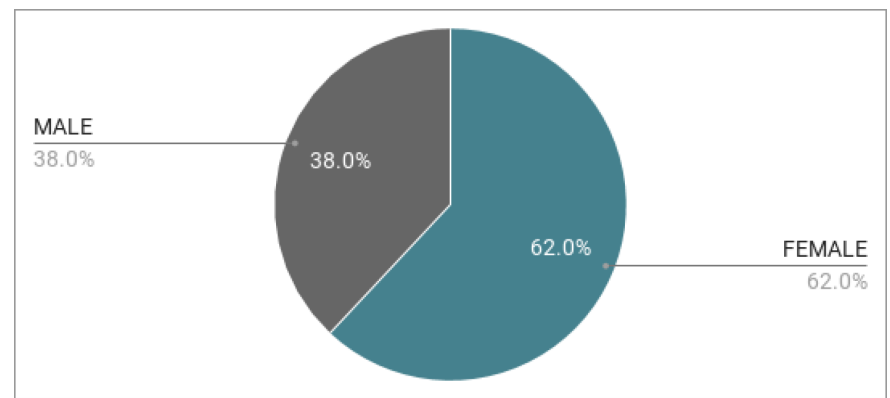

## ENGAGEMENT

1.74

Average Visit Durations

3.92

Pages per visit

## AGE

## GENDER

Source: Google Analytics, JUNE 2017