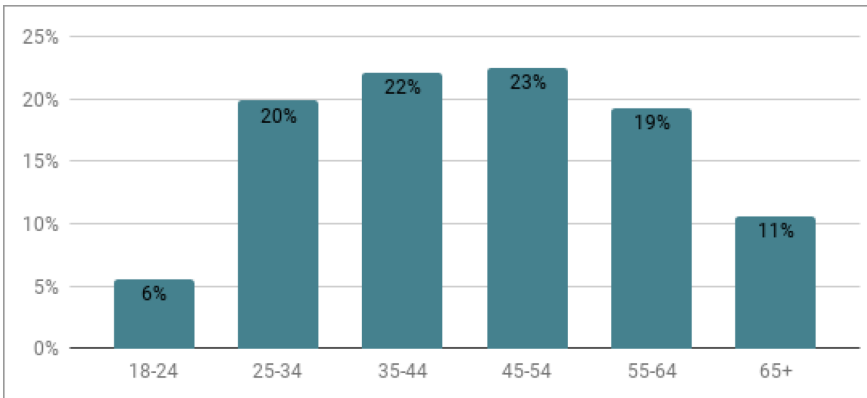

### TABLET

13%

## ENGAGEMENT

1.74

Average Visit Durations

3.92

Pages per visit

## AGE

## GENDER

Source: Google Analytics, JUNE 2017