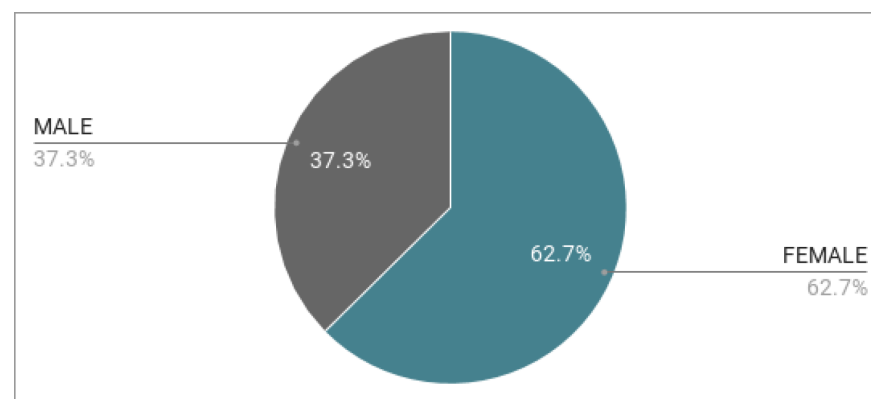

GENDER

Source: Google Analytics, JUNE 2017