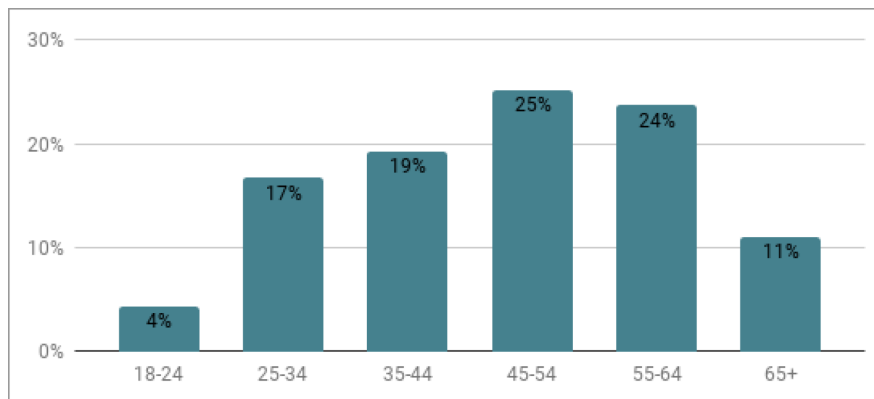

## ENGAGEMENT

2.62

Average Visit Durations

3.86

Pages per visit

## AGE

## GENDER

Source: Google Analytics, JUNE 2017