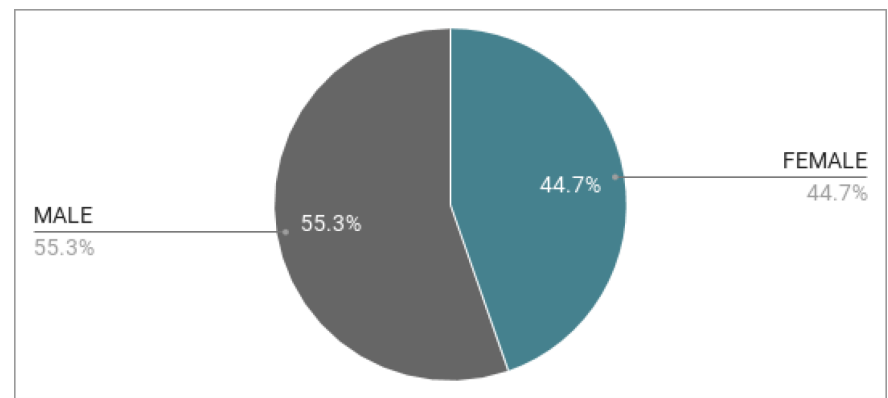

4%

ENGAGEMENT

3.19

Average Visit Durations

1.63

Pages per visit

AGE

GENDER