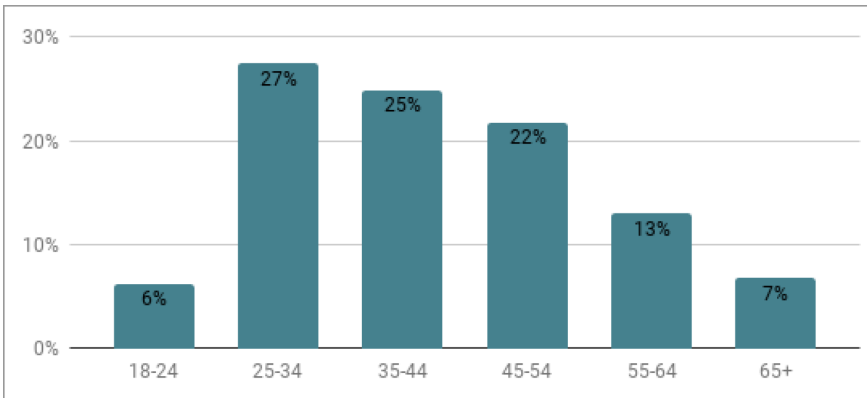

4%

ENGAGEMENT

3.19

Average Visit Durations

1.63

Pages per visit

AGE

GENDER

Source: Google Analytics, JUNE 2017