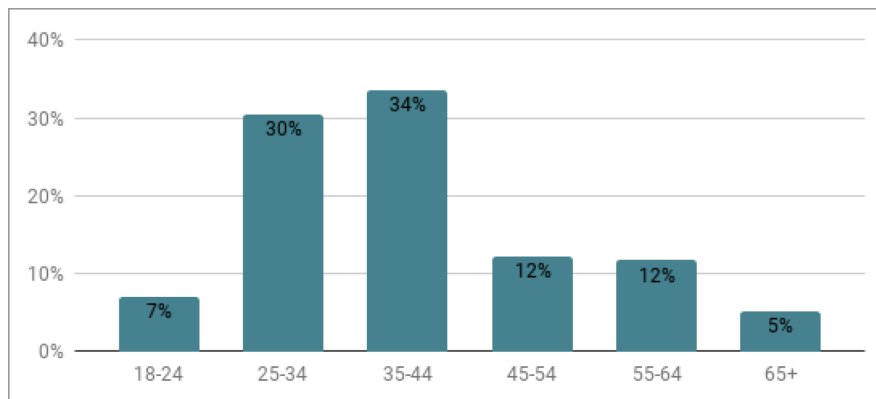

4%

ENGAGEMENT

0.36

Average Visit Durations

1.38

Pages per visit

AGE

GENDER