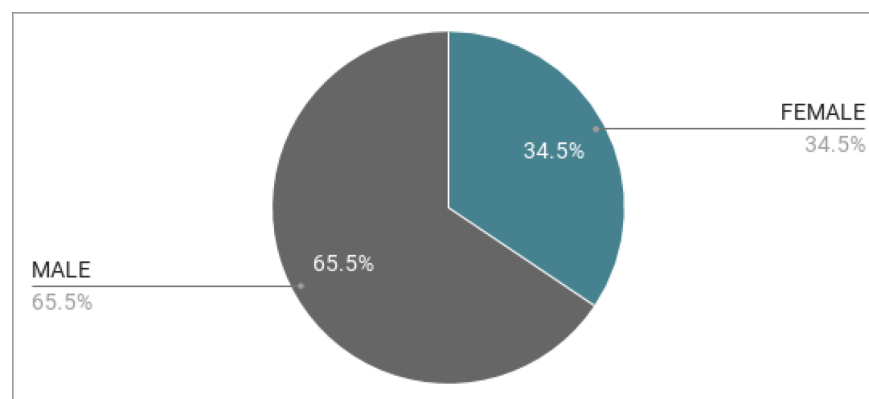

4%

ENGAGEMENT

0.36

Average Visit Durations

1.38

Pages per visit

AGE

GENDER