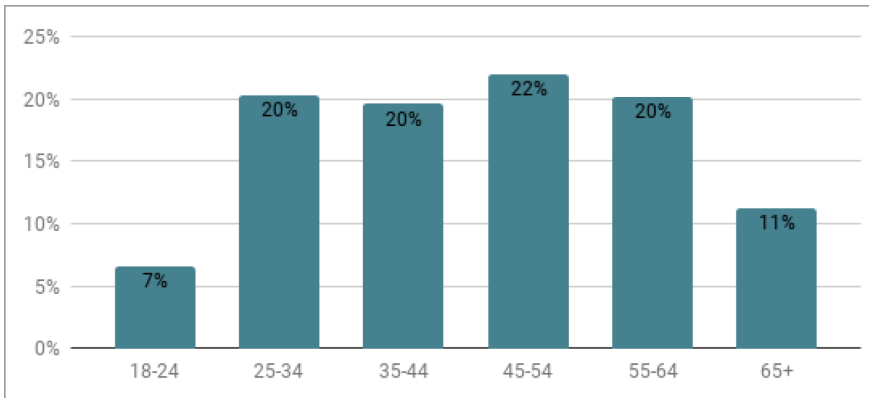

ENGAGEMENT

2.01

Average Visit Durations

4.16

Pages per visit

AGE

GENDER

Source: Google Analytics, JUNE 2017