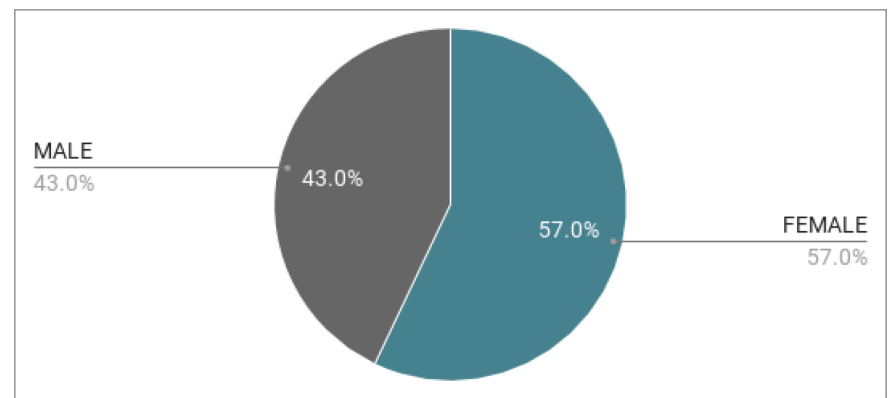

ENGAGEMENT

2.01

Average Visit Durations

4.16

Pages per visit

AGE

GENDER

Source: Google Analytics, JUNE 2017