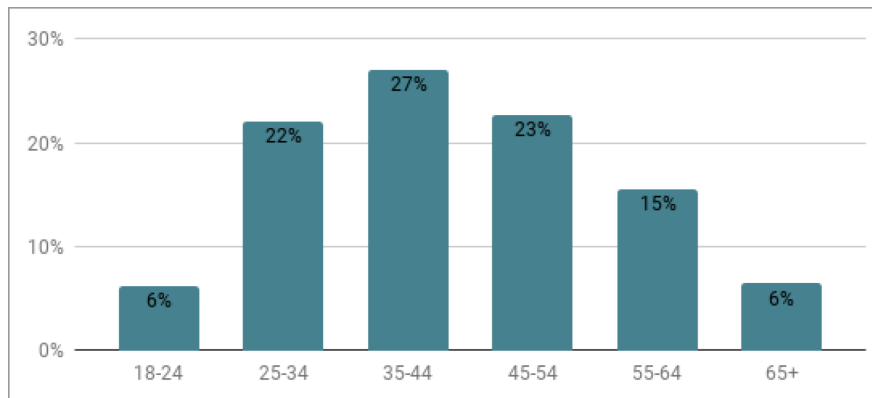

## ENGAGEMENT

0.96

Average Visit Durations

4.20

Pages per visit

## AGE

## GENDER

Source: Google Analytics, JUNE 2017