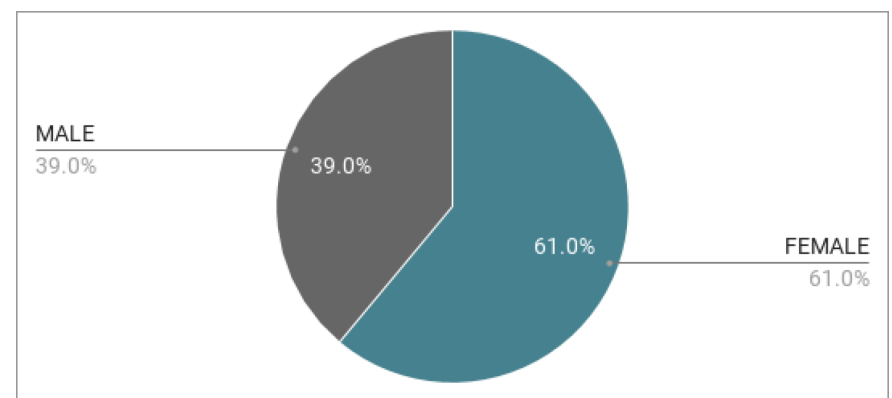

GENDER

Source: Google Analytics, JUNE 2017