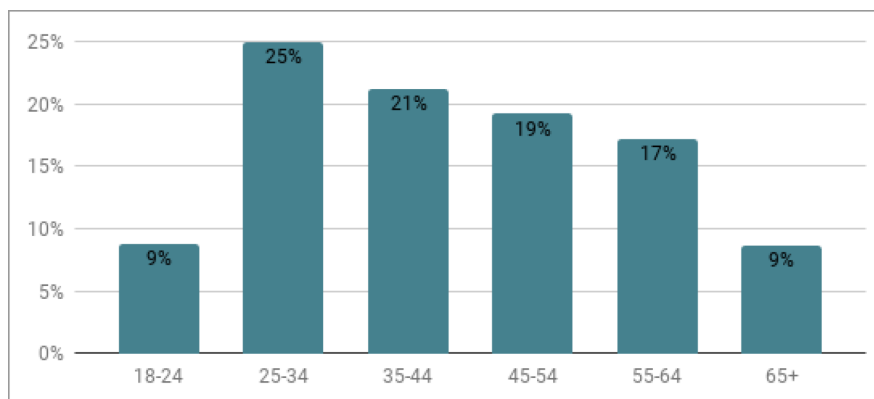

ENGAGEMENT

1.41

Average Visit Durations

6.00

Pages per visit

AGE

GENDER

Source: Google Analytics, JUNE 2017