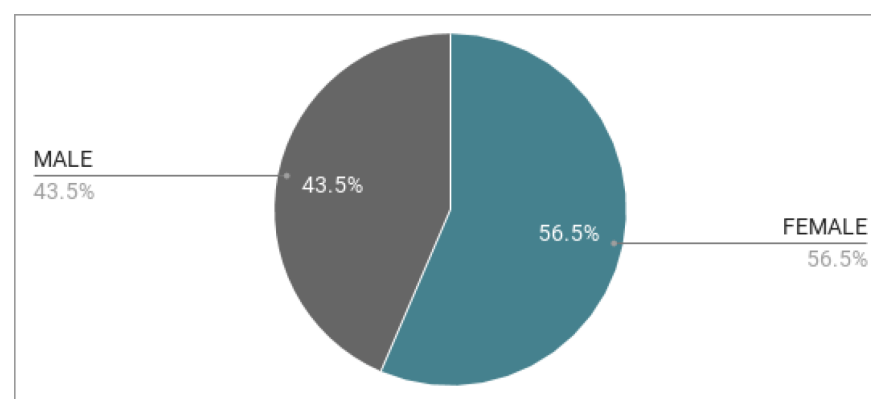

ENGAGEMENT

1.41

Average Visit Durations

6.00

Pages per visit

AGE

GENDER

Source: Google Analytics, JUNE 2017